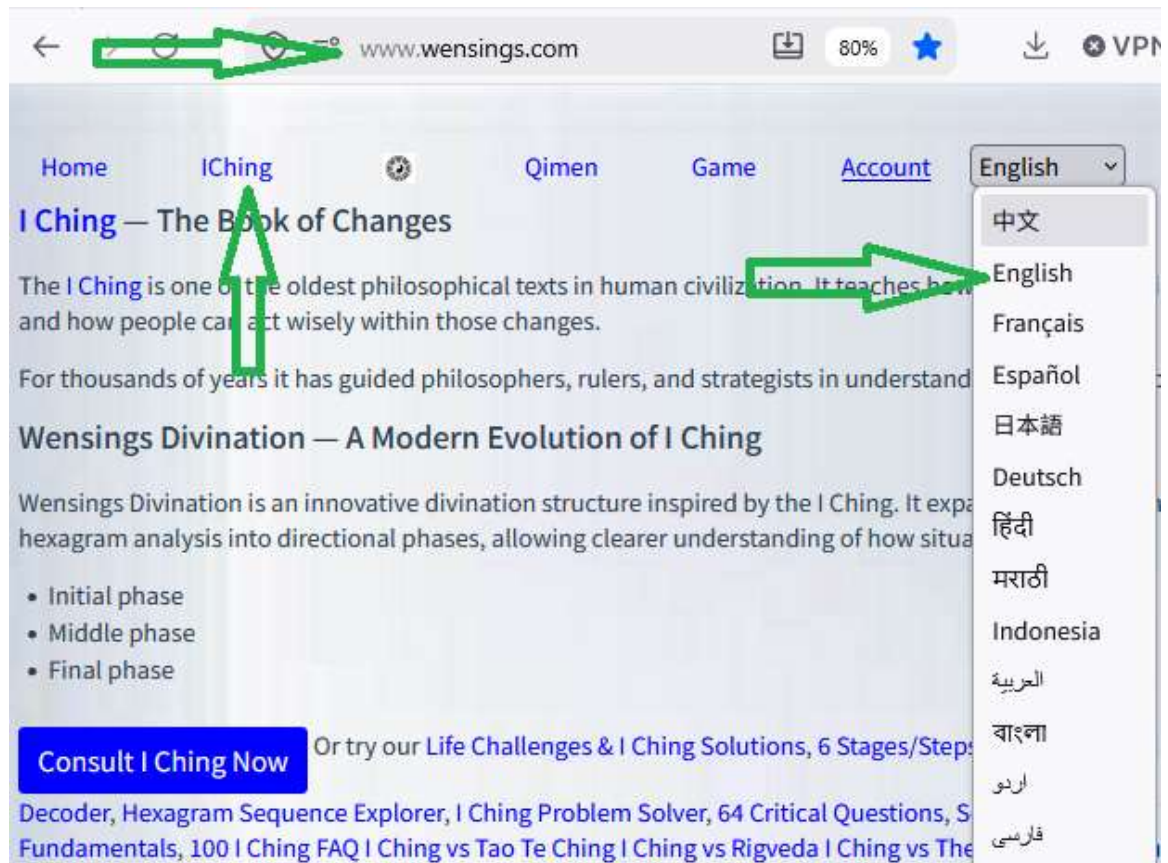

How to use the I Ching + AI Consultation Service Code of Wensings Interactives

1. Visit website wensings.com

2. We support 18 languages, choose your language

3. Click the second link: IChing to use your service code/password. Each code could only be used for once. You may enter it again to see the result after you used it.